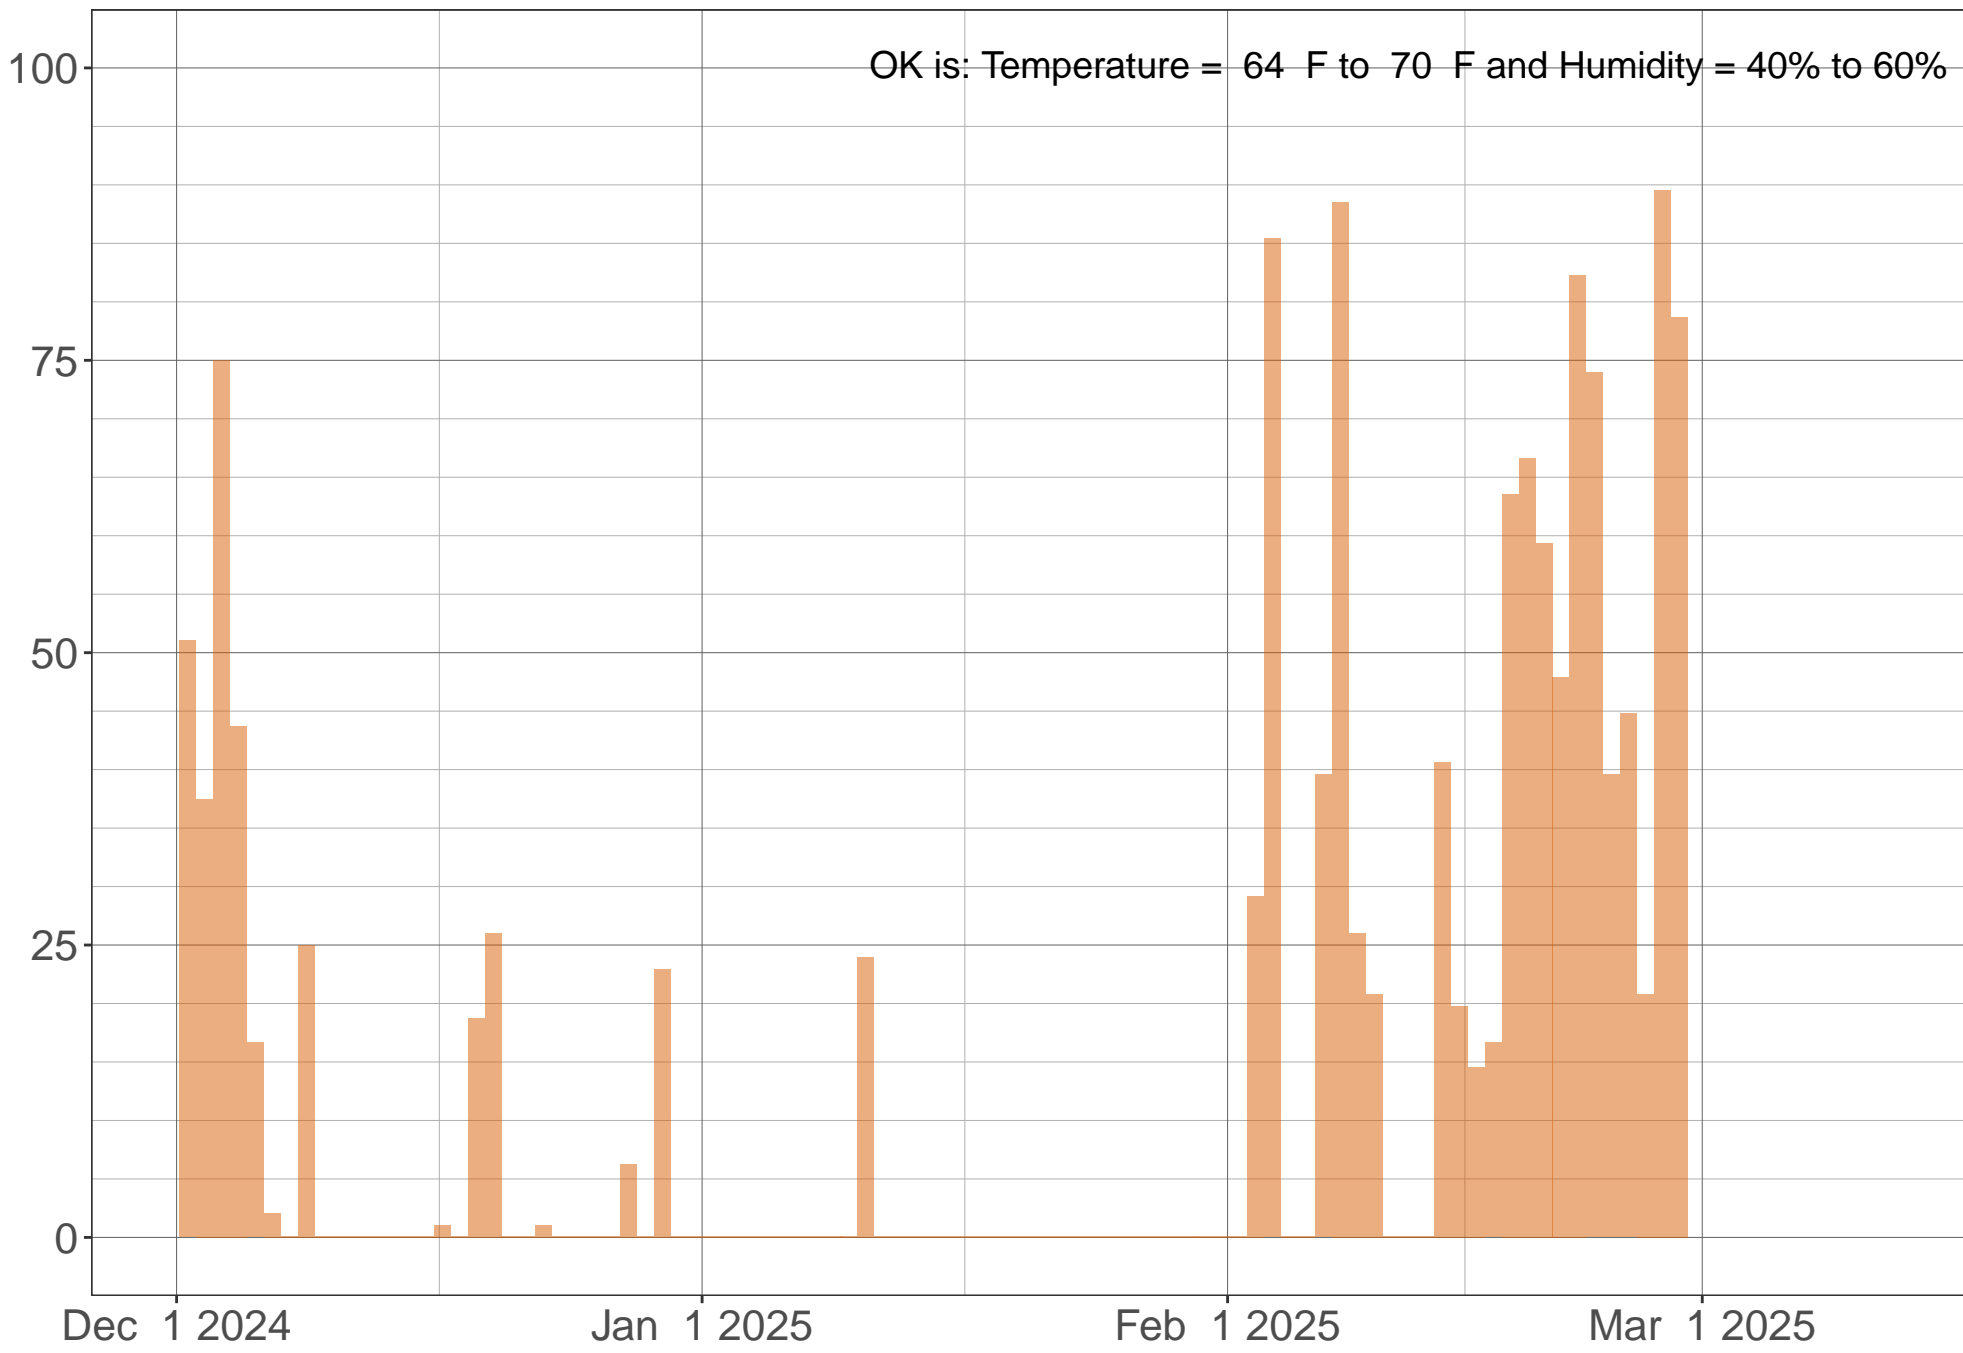

Crustacea/Echinoderm: % Time Each Day Conditions Are OK

OK is: Temperature = 64 F to 70 F and Humidity = 40% to 60%

Percent Time Each Day Conditions OK

Date