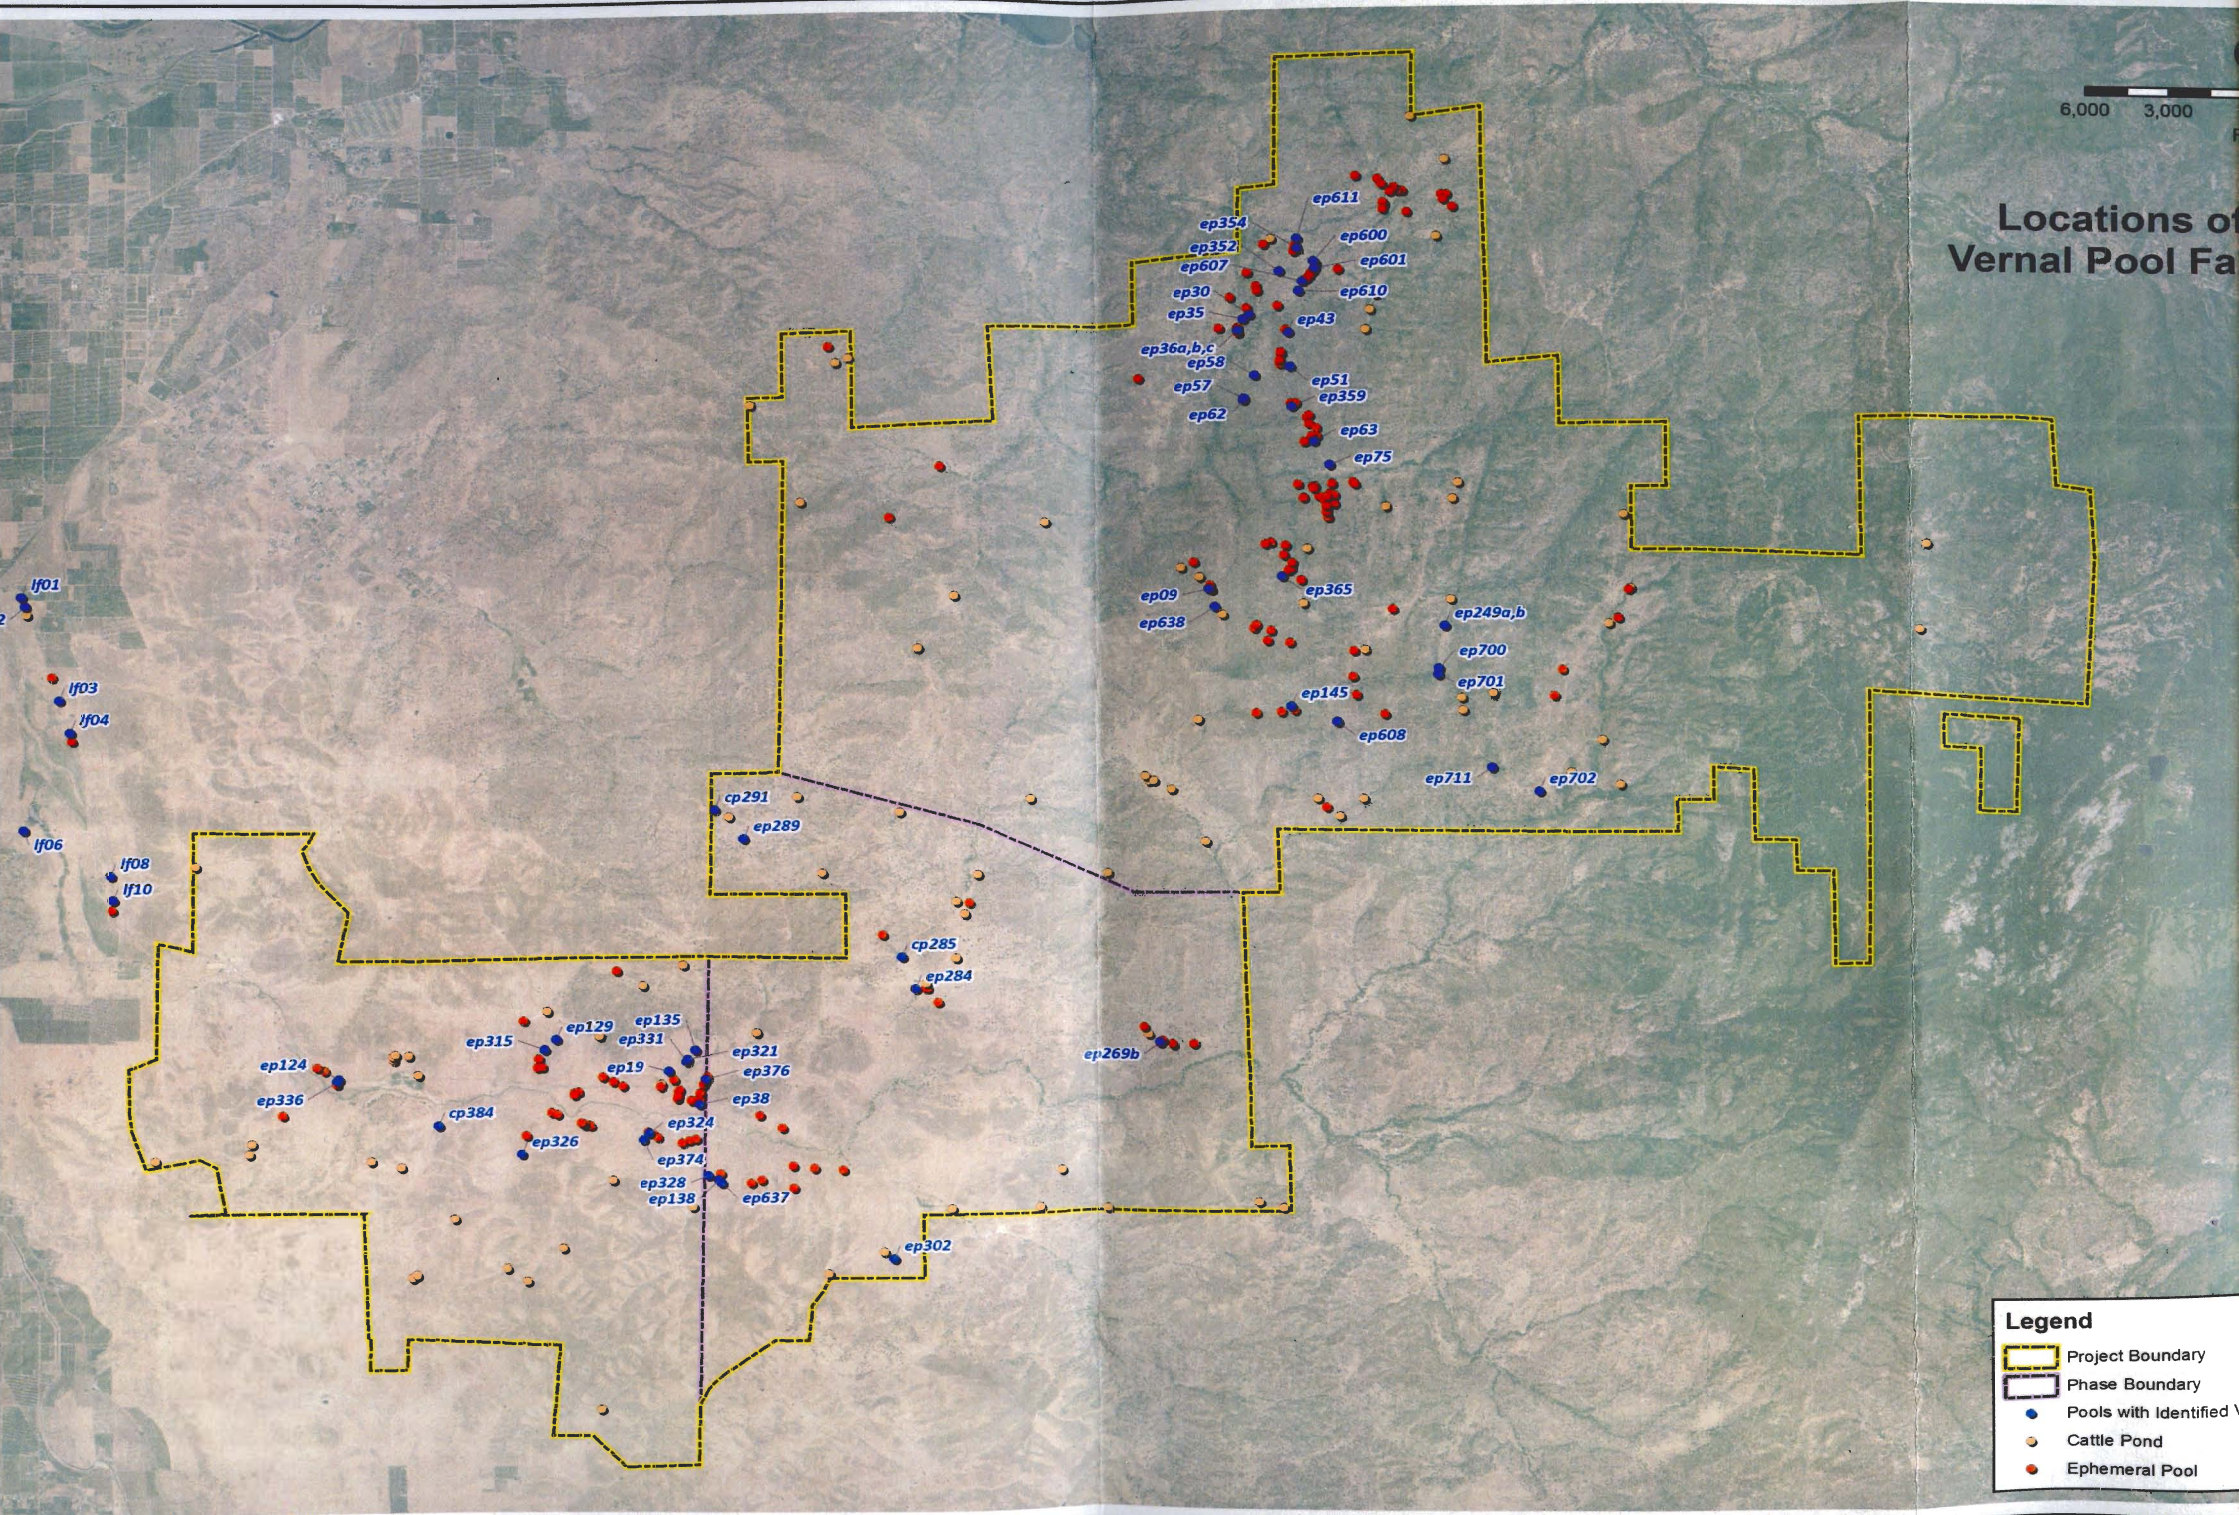

6,000 3,000

# Locations of Vernal Pool Fauna

**Legend**

- Project Boundary
- Phase Boundary
- Pools with Identified Vernal Pool Fauna
- Cattle Pond
- Ephemeral Pool