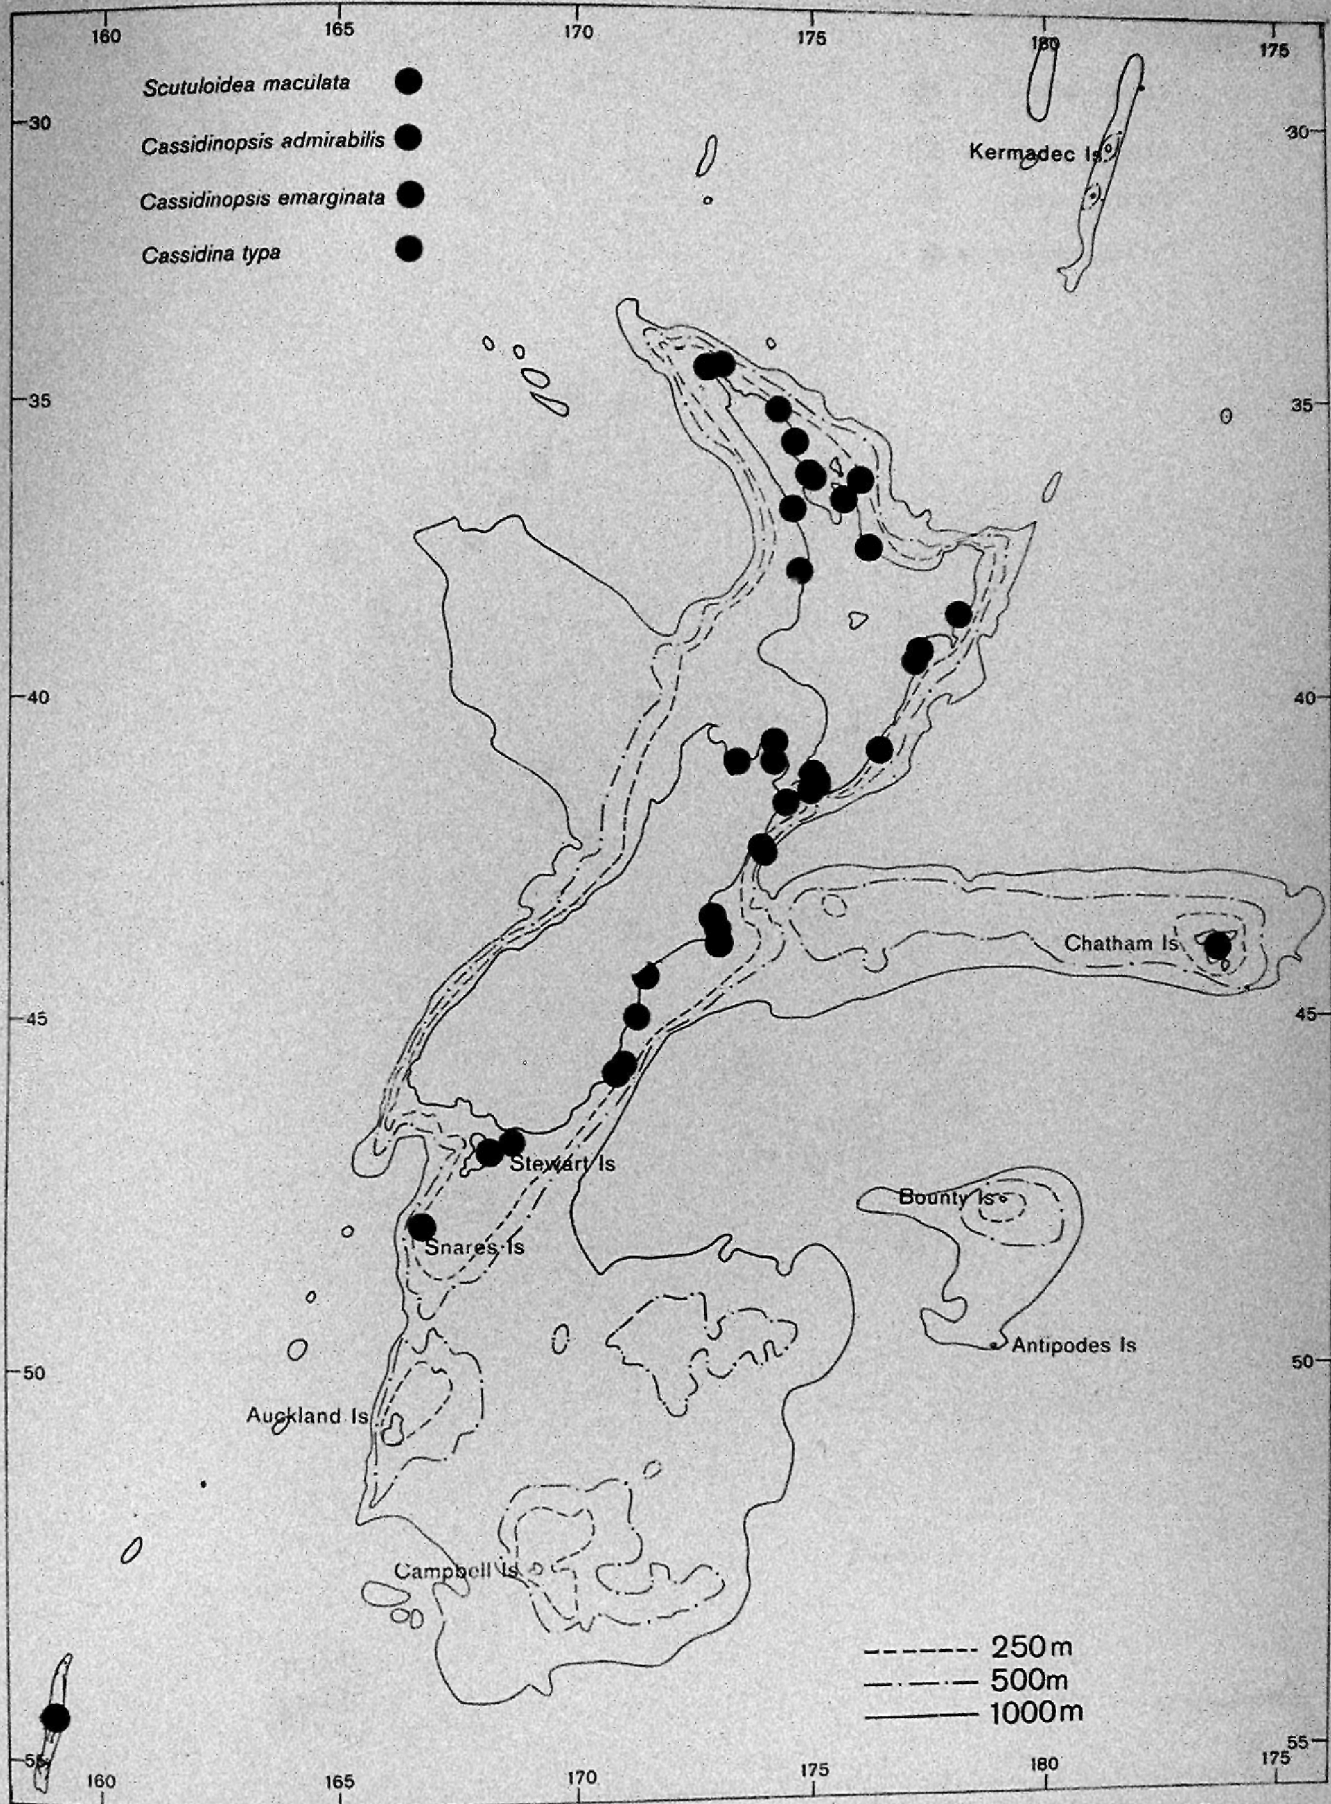

PLATE 1. New Zealand Sphaeromatidae. Distribution of species of *Amphoroidea*.
85

PLATE 3. New Zealand Sphaeromatidae. Distribution of species of *Dynamenella*.
87

PLATE 5. New Zealand Sphaeromatidae. Distribution of species of *Scutuloidea*, *Cassidinopsis*, and *Cassidina*.

PLATE 7. New Zealand Sphaeromatidae. Distribution of species of *Cymodoce*.

PLATE 8. New Zealand Sphaeromatidae. Distribution of species of *Cymadopsis*.

PLATE 9. New Zealand Sphaeromatidae. Distribution of species of *Exosphaeroma*.
 93