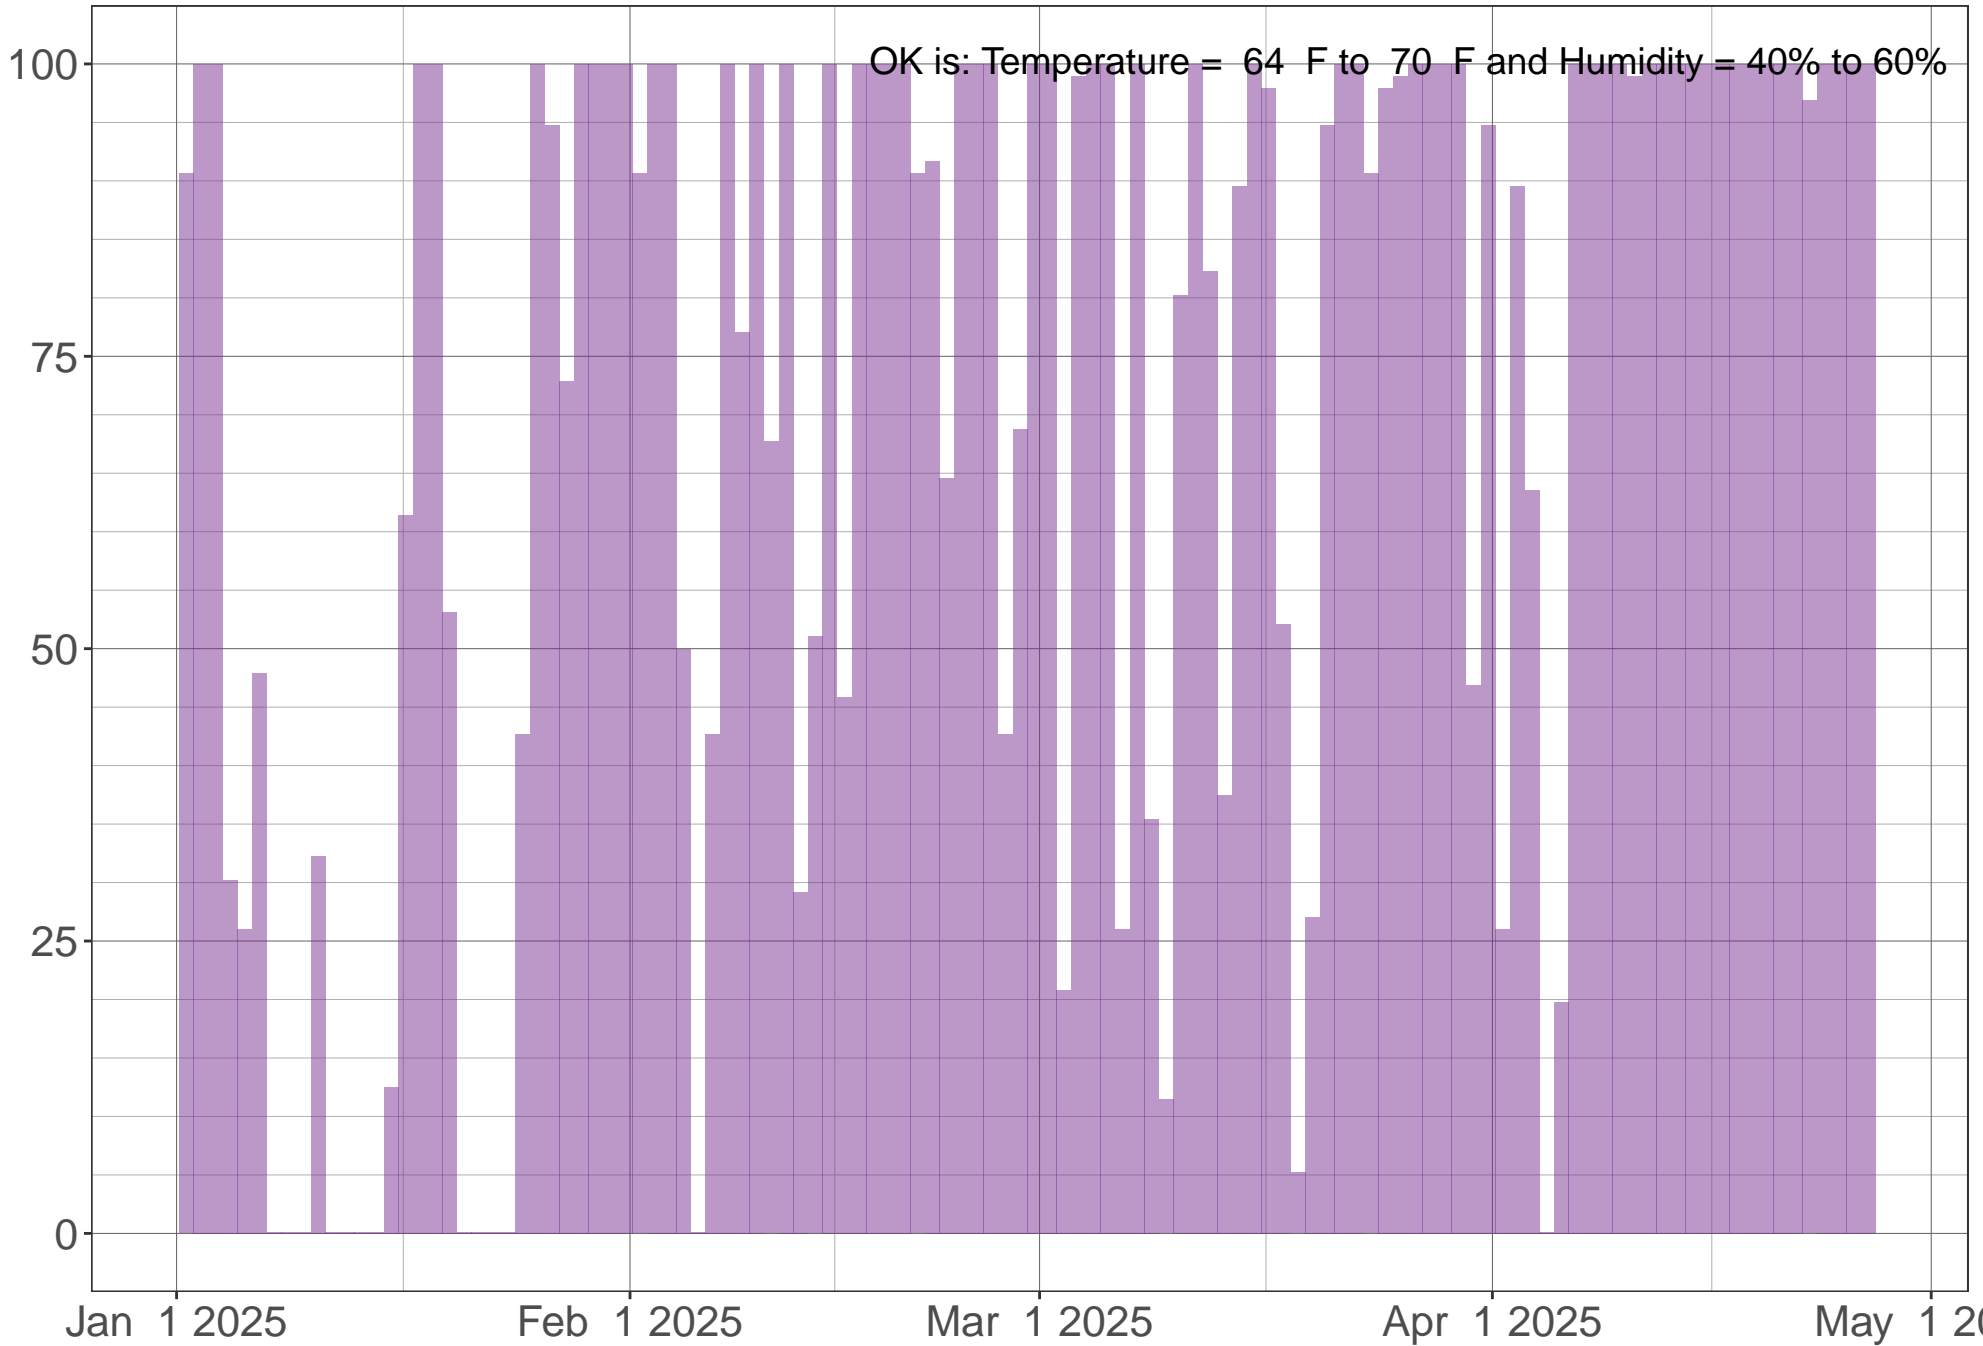

Polychaete/MBC: % Time Each Day Conditions Are OK

Percent Time Each Day Conditions OK

OK is: Temperature = 64 F to 70 F and Humidity = 40% to 60%

Date